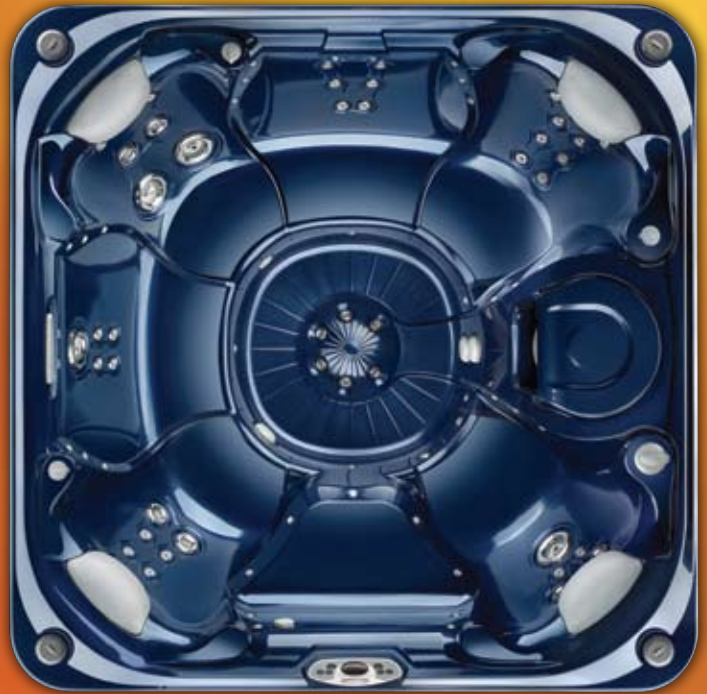

# Pulse<sup>®</sup>Se

<b>Seating Capacity</b>	6 adults
<b>Dimensions</b>	7'5" x 7'5" x 38"H / 2.26m x 2.26m x .97mH
<b>Water Capacity</b>	380 gallons / 1,438 liters
<b>Weight</b>	920 lbs. / 417 kg dry; 5,154 lbs. / 2,337 kg filled*
<b>Spa Shell &amp; ELMwood™ Cabinet Options</b>	
Pearl	Autumn, Driftwood or Espresso
Platinum	Driftwood
Sapphire	Driftwood
<b>Lighting</b>	Raio <sup>®</sup> lighting system (multi-color LED)
<b>Music System (Optional)</b>	Wireless music system with iCast™ transmitter, 4 speakers and amplifier
<b>Hydromassage Jets (Total-50)</b>	4 Combination XL, 6 Combination, 40 Direct (all jets with stainless steel trim)
<b>Waterfall</b>	Vidro™ (backlit, multi-color LED)
<b>Control System</b>	IQ 2020 <sup>®</sup> 230v/50amp, 60Hz Includes G.F.C.I. protected sub-panel
<b>Heater</b>	No-Fault <sup>®</sup> , 4000w/230v
<b>Jet Pump 1</b>	Wavemaster <sup>®</sup> 9000; One-speed, 2.5 HP Continuous Duty, 4.8 HP Breakdown Torque
<b>Jet Pump 2</b>	Wavemaster <sup>®</sup> 9200; Two-speed, 2.5 HP Continuous Duty, 4.8 HP Breakdown Torque
<b>Circulation Pump</b>	SilentFlo 5000 <sup>®</sup>
<b>Ozone System (Optional)</b>	FreshWater <sup>®</sup> III Corona Discharge
<b>Effective Filtration Area</b>	65 sq. ft., top loading
<b>Vinyl Cover</b>	Ash, Espresso or Rust, 3.5" to 2.5" tapered, 2 lb. density foam core, UL classified, ASTM rated
<b>Cover Lifter (Optional)</b>	CoverCradle <sup>®</sup> , CoverCradle <sup>®</sup> II, Lift 'n Glide <sup>®</sup> or UpRite <sup>®</sup>

## Shell Colors

Pearl      Platinum      Sapphire

## Cover Colors

Ash      Espresso      Rust